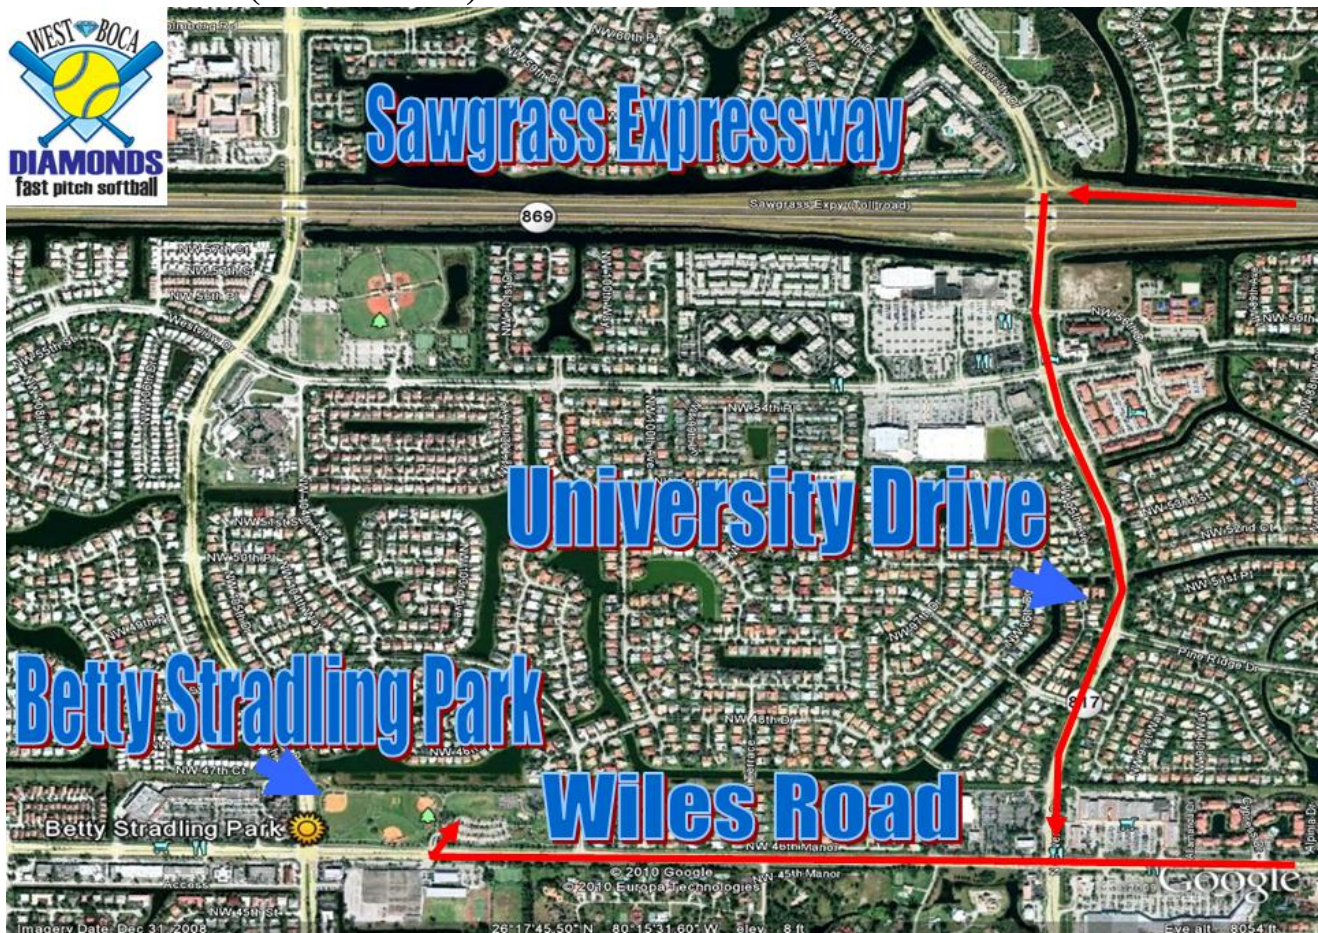

# Betty Stradling Park Coral Springs, FL

10301 Wiles Road; Coral Springs, FL 33065

## DIRECTIONS FROM NORTH:

1. South on State Road 7 (State Road 441) to Wiles Road.
2. Right (West) on Wiles Road ~ 3.8 miles to Betty Stradling Park located on the north side of Wiles Road before Coral Springs Drive (Pine Island).

## ALTERNATE ROUTE VIA THE SAWGRASS EXPRESSWAY

1. West Sawgrass Expressway to University Drive.
2. South (Left) on University Drive ~ 1.1 miles to Wiles Road.
3. Right (West) on Wiles Road ~ 0.8 miles to Betty Stradling Park located on the north side of Wiles Road before Coral Springs Drive (Pine Island).